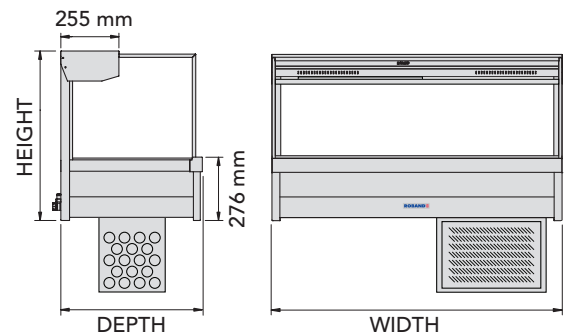

## Square Glass Refrigerated Display Bars

These units match the complete range of square glass hot food display bars. Together they offer a stylish visual display to enhance your product. Set of 1/2 size 65 mm pans included. Max pan depth 65 mm. All units combine the use of cold plate and cross fin coil cooling. Set of 1/2 size 65 mm pans included.

### FEATURES

- All stainless steel construction with tubular frame
- Refrigerated cold plate and cross fin coil technology
- Quality refrigeration unit running on environmentally friendly R404A refrigerant
- Overhead fluorescent light
- Quiet operation
- Double skin construction
- Safety lock ball valve drain
- Streamlined for easy cleaning
- Toughened safety glass front
- Adjustable digital thermostat with temperature readout
- Removable cross bars
- Rear roller doors fitted as standard

### SPECIFICATIONS

MODEL	NO. OF PANS	POWER Watts <sup>^</sup>	CURRENT Amps	DIMENSIONS w x d x h (mm)
<b>REFRIGERATED COLD PLATE &amp; CROSS FIN COIL</b>				
SRX23RD	6	530	2.3	1030 x 615 x 750
SRX24RD	8	625	2.7	1355 x 615 x 750
SRX25RD	10	815	3.5	1680 x 615 x 750
SRX26RD	12	815	3.5	2005 x 615 x 750
<b>COLD PLATE &amp; CROSS FIN COIL - PIPED &amp; FOAMED ONLY (NO MOTOR)</b>				
SFX23RD	6	30	0.2	1030 x 615 x 750
SFX24RD	8	45	0.3	1355 x 615 x 750
SFX25RD	10	45	0.3	1680 x 615 x 750
SFX26RD	12	45	0.3	2005 x 615 x 750

Note: For overall height dimensions, add height of motor cage (450 mm).

<sup>^</sup>Nominal ref. capacity.

Note: RD signifies roller doors included. SFX units are piped and foamed for remote installation and include control panel, thermometer & light and a cage to hold a refrigeration unit (refrigeration unit is not included for SFX range).