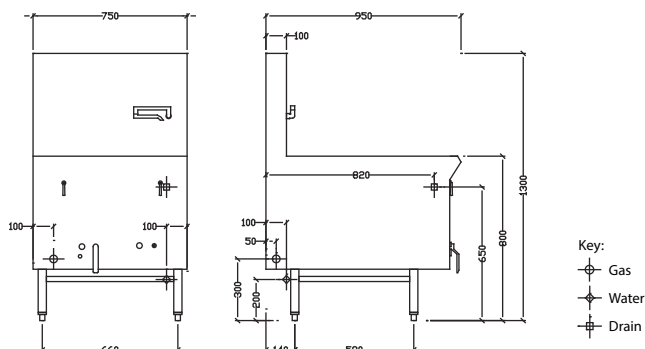

Model	Description	Nat Gas	LP Gas
	YC-1	1 mongolian burner steamer	115 mj	115 mj