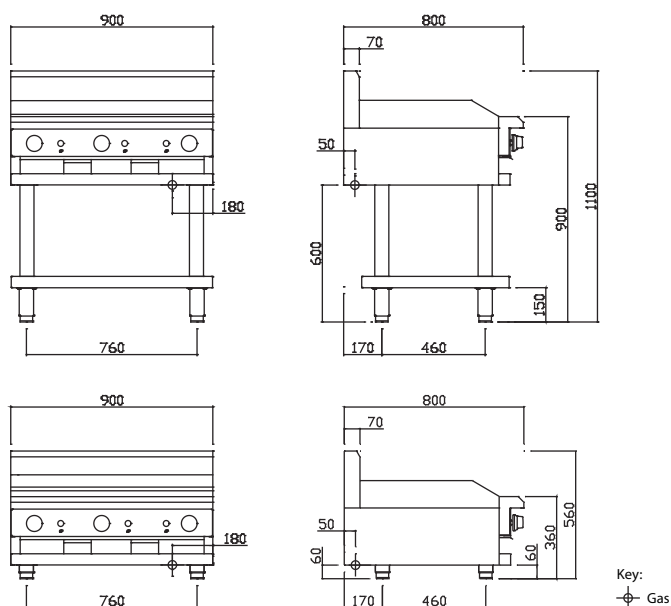

Technical Specifications for CS-9P, CS-6P3C

PROFESSIONAL

- 1.6mm thick mild steel griddle plate
- Chrome and ribbed plate finishes optional
- Hotplate and chargrill combinations
- Available freestanding or as a benchtop model
- Modular Professional series design
- 15 month 'Platinum Warranty'
- Easy to clean and service

	Model	Description	Nat Gas	LP Gas
	CS-9P	900 grill	54 mj	54 mj
	CS-6P3C	600 grill, 300 bbq	69 mj	69 mj

Griddle/Hotplate

- 18 mj burners with pilot, FFD and piezo ignition
- Variable flame control valve with low flame setting
- 1.6mm thick mild steel griddle plate
- Top weld sealed hotplate sections
- CS-9P plate: 890mm x 540mm; 0.48m² cooking area
- CS-6P3C plate: 590mm x 540mm; 0.32m² cooking area
- 2mm 304 stainless steel splash guards
- Griddle oil bin 1.2mm stainless steel

Overall Construction

- Heavy duty construction
- Welded 1.2mm 304 stainless steel front hob
- Front and side panels 0.9mm 304 stainless steel
- Splashback 1.2 mm 304 stainless steel
- Stainless steel legs with 55mm height adjustment range

Dimensions

- 900mm x 800mm x 1100mm H
- 900mm x 800mm x 560mm H (benchtop)
- Working height 900mm
- Weight 115kg
- Packed dimensions 940mm x 860mm x 1260mm H
- Packed weight 140kg

Connections

- Gas 3/4" BSP male
- 180mm from right, 50mm from rear, 600mm from floor
- Benchtop model gas connection: 60mm from bottom
- Supplied with gas regulator (specify Nat or LP on order)