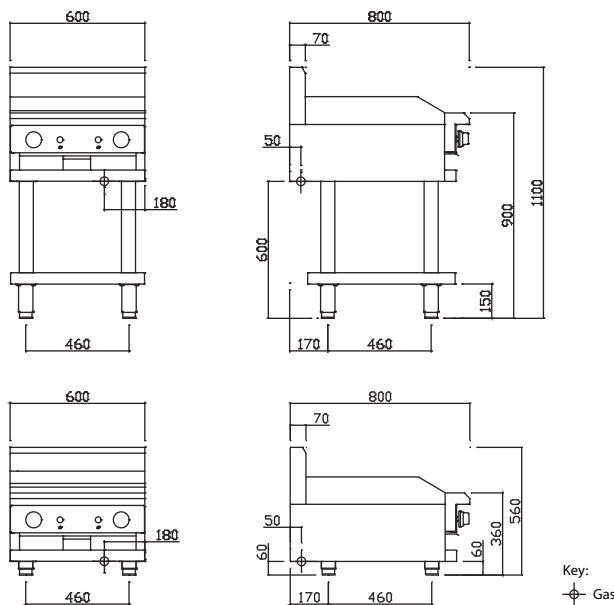

Technical Specifications for CS-6P, CS-3P3C

PROFESSIONAL

- 1.6mm thick mild steel griddle plate
- Chrome and ribbed plate finishes optional
- Hotplate and chargrill combinations
- Available freestanding or as a benchtop model
- Modular Professional series design
- 15 month 'Platinum Warranty'
- Easy to clean and service

Griddle/Hotplate

- 18 mj/h burners with pilot, FFD and piezo ignition
- Variable flame control valve with low flame setting
- 1.6mm thick mild steel griddle plate
- Top weld sealed hotplate sections
- CS-6P plate: 590mm x 540mm; 0.32m² cooking area
- CS-3P3C plate: 290mm x 540mm; 0.16m² cooking area
- 2mm 304 stainless steel splash guards
- Griddle oil bin 1.2mm stainless steel

Overall Construction

- Heavy duty construction
- Welded 1.2mm 304 stainless steel front hob
- Front and side panels 0.9mm 304 stainless steel
- Splashback 1.2 mm 304 stainless steel
- Stainless steel legs with 55mm height adjustment range

Dimensions

- 600mm x 800mm x 1100mm H
- 600mm x 800mm x 560mm H (benchtop)
- Working height 900mm
- Weight 82kg
- Packed dimensions 640mm x 860mm x 1260mm H
- Packed weight 102kg

Connections

- Gas 3/4" BSP male
- 180mm from right, 50mm from rear, 600mm from floor
- Benchtop model gas connection: 60mm from bottom
- Supplied with gas regulator (specify Nat or LP on order)